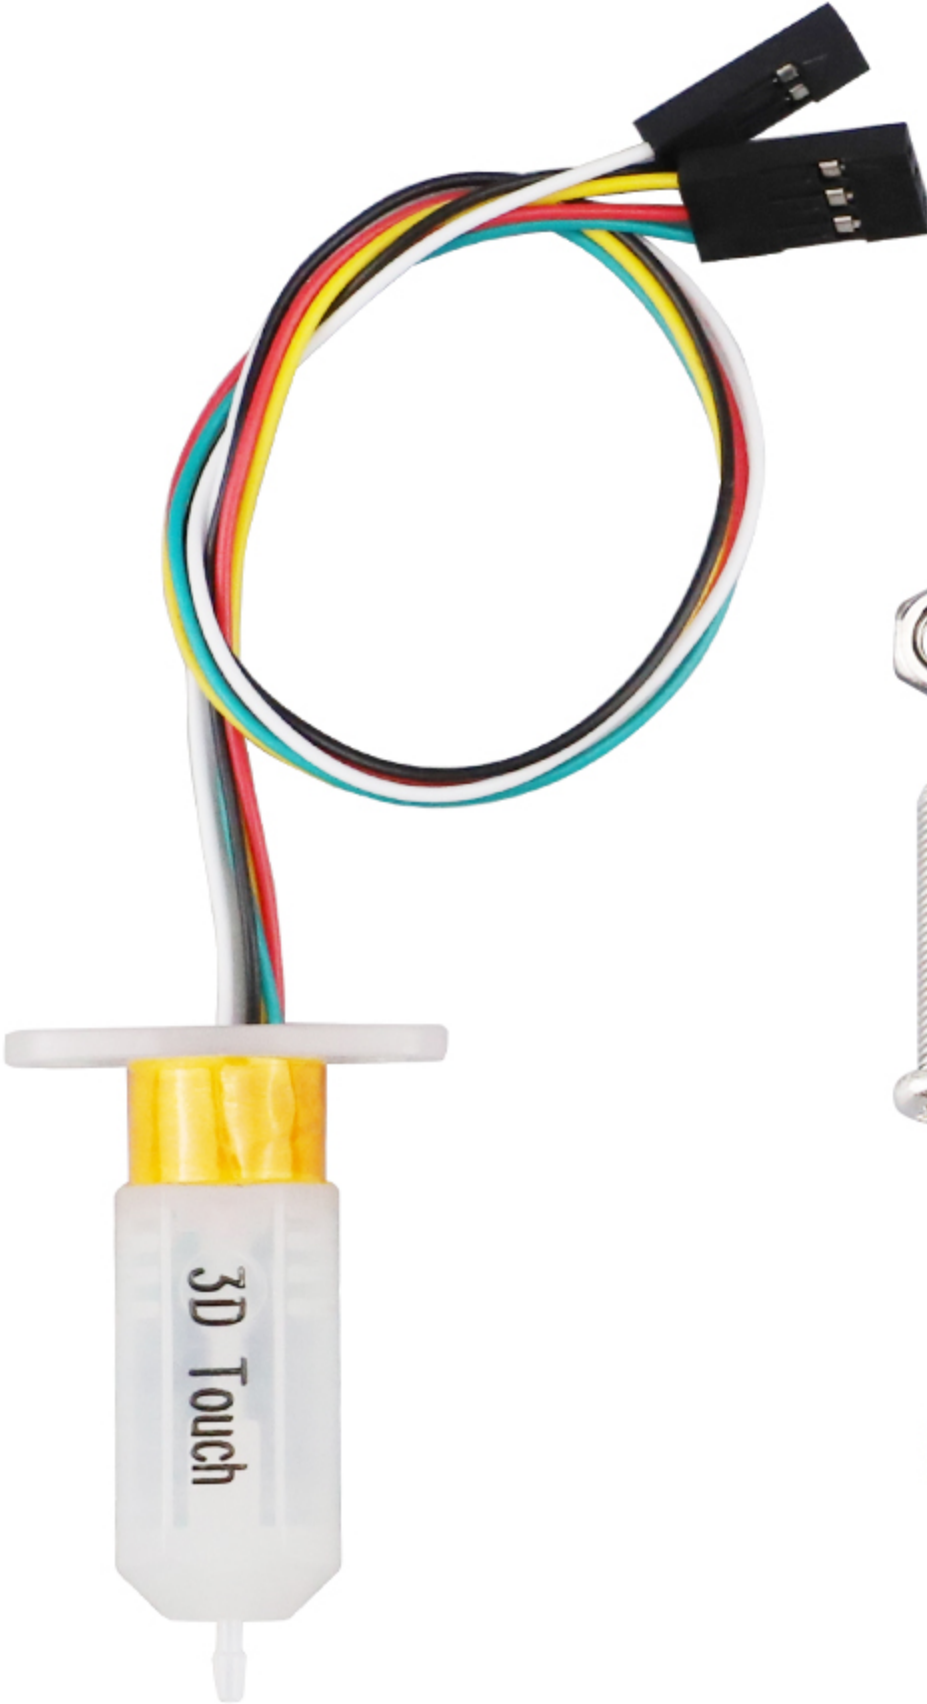

Kit 3D-Touch Auto Leveling Sensor

[Read More](#)

SKU: 3DW8TWBDCGBQ8

Price: 199.00 DH

Stock: instock

Categories: [Spare Parts](#)

Product Description

Product display

Sensor mounting bracket