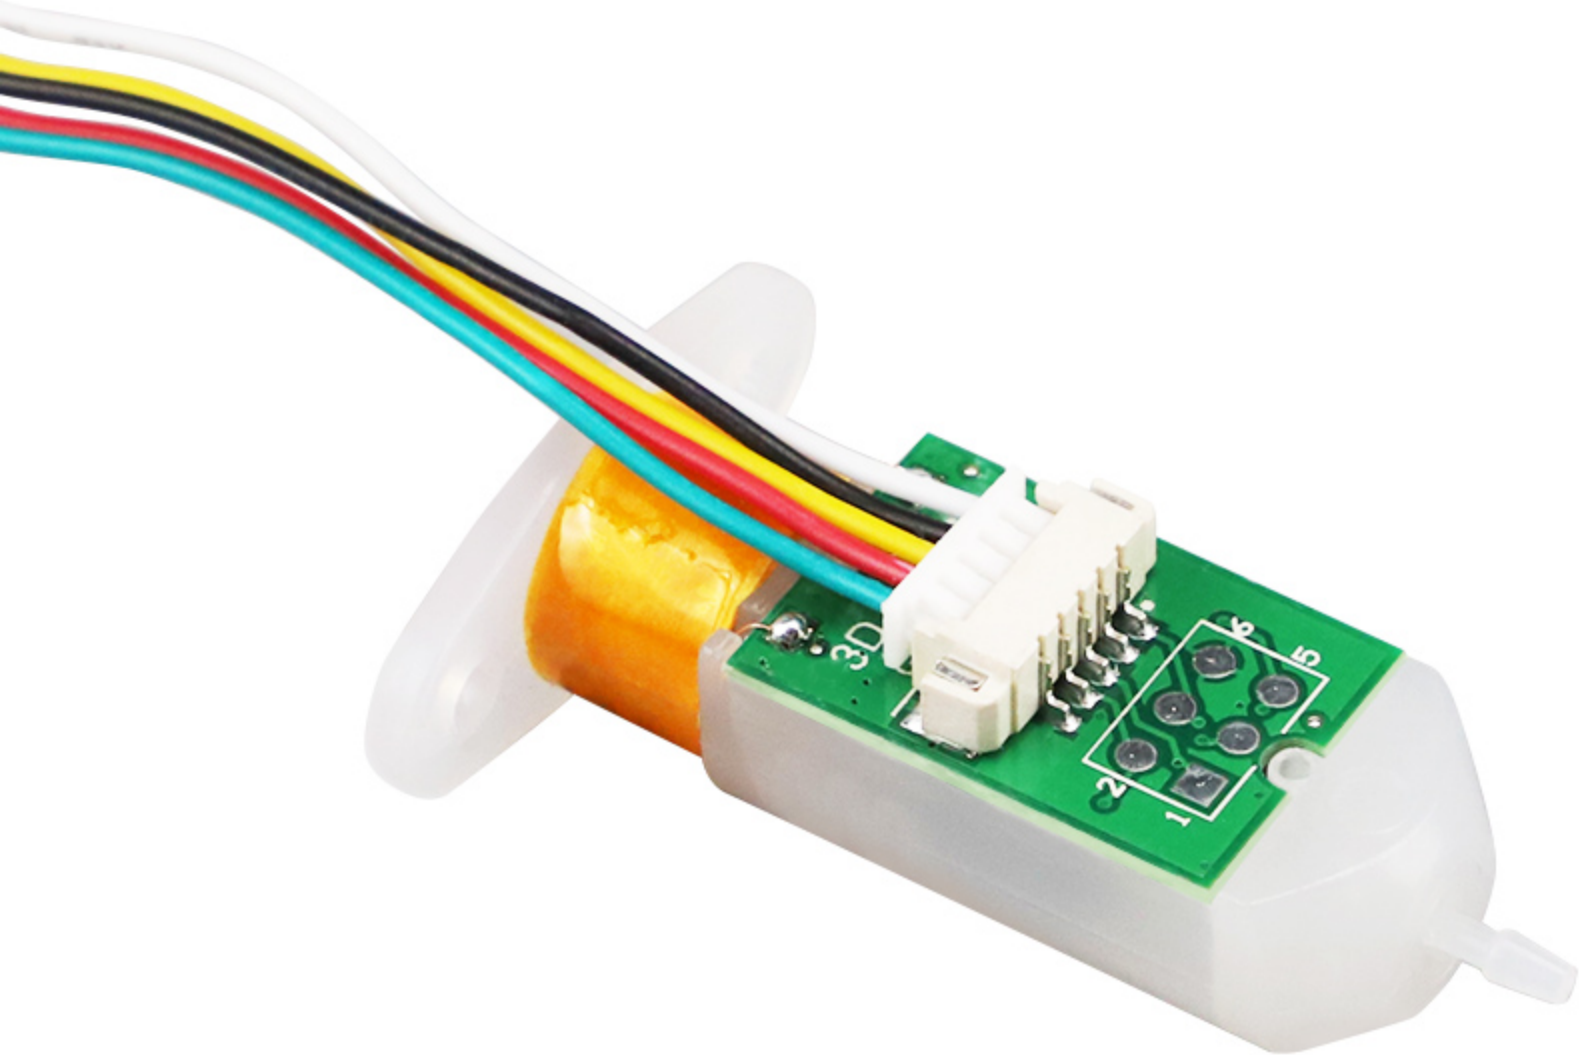

Kit 3D-Touch Auto Leveling Sensor

[Read More](#)

SKU: 3DW8TWBDCGBQ8

Price: 199.00 DH

Stock: instock

Categories: [Spare Parts](#)

Product Description

Product display

Sensor mounting bracket