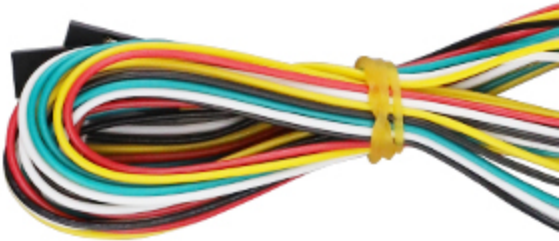

Kit 3D-Touch Auto Leveling Sensor

[Read More](#)

SKU: 3DW8TWBDCGBQ8

Price: 199.00 DH

Stock: instock

Categories: [Spare Parts](#)

Product Description

Product display

Sensor mounting bracket