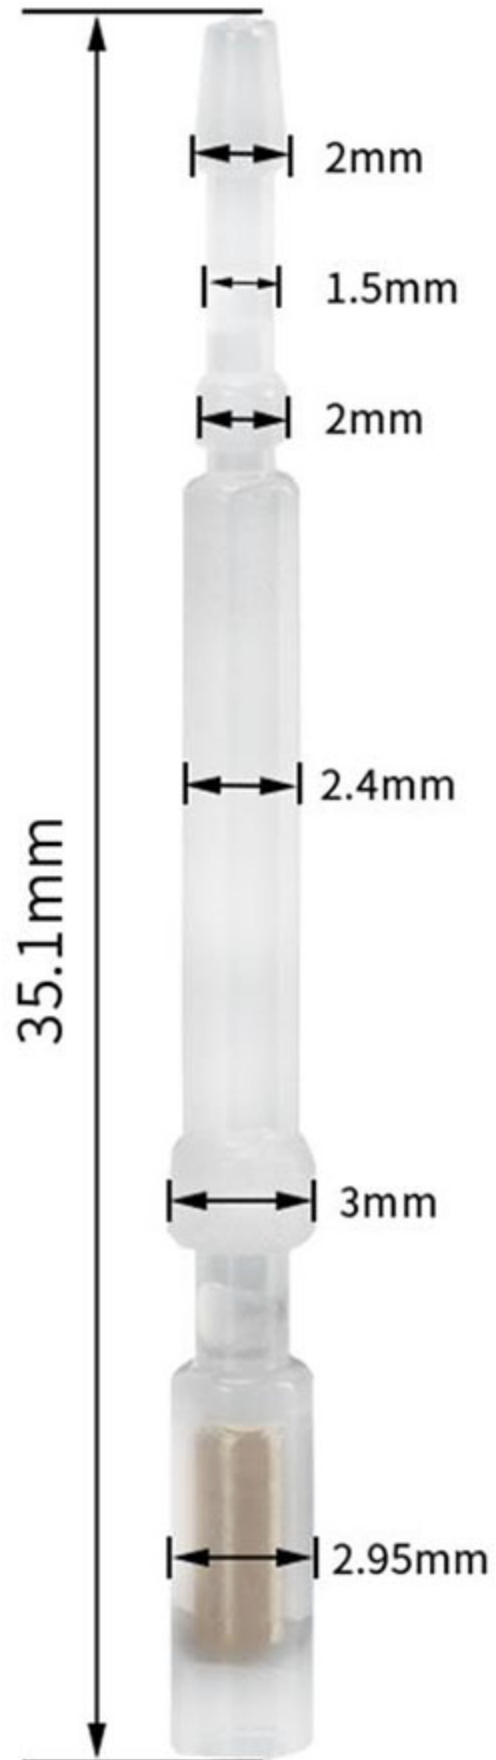

Kit 3D-Touch Auto Leveling Sensor

[Read More](#)

SKU: 3DW8TWBDCGBQ8

Price: 199.00 DH

Stock: instock

Categories: [Spare Parts](#)

Product Description

Product display

Sensor mounting bracket